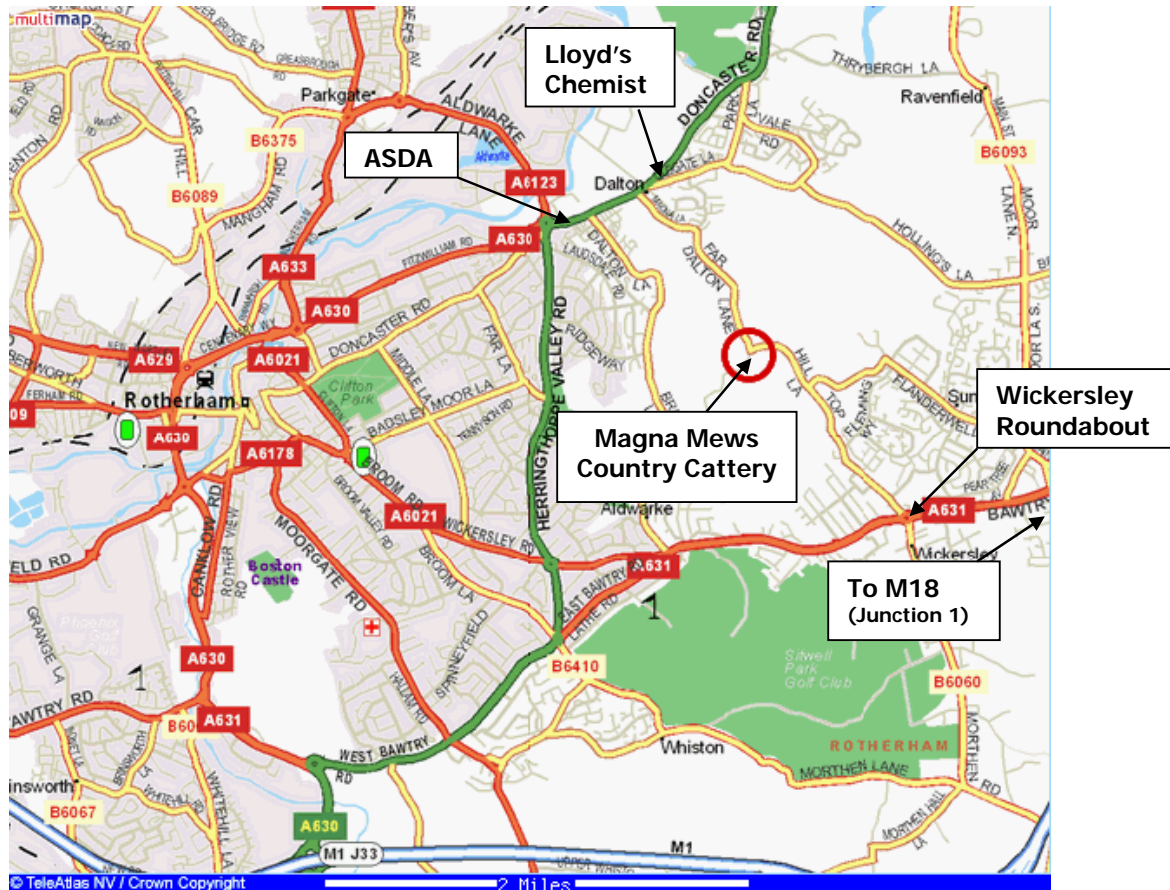

The cattery is situated in a small country hamlet, one and a quarter miles from Wickersley roundabout in a rural and peaceful location spanning half an acre.

Being located in Rotherham, only minutes from Junction 1 on the M18, it is easily accessible from Sheffield, Doncaster, Chesterfield and Barnsley.

From Wickersley roundabout, follow the signs for Dalton Magna (down Northfield Lane) for 1 1/4 miles until you reach a right hand hairpin bend. When on the bend look to the left and you will see the hamlet of Dalton Magna. The Magna Mews Country Cattery is the first entrance on your right.